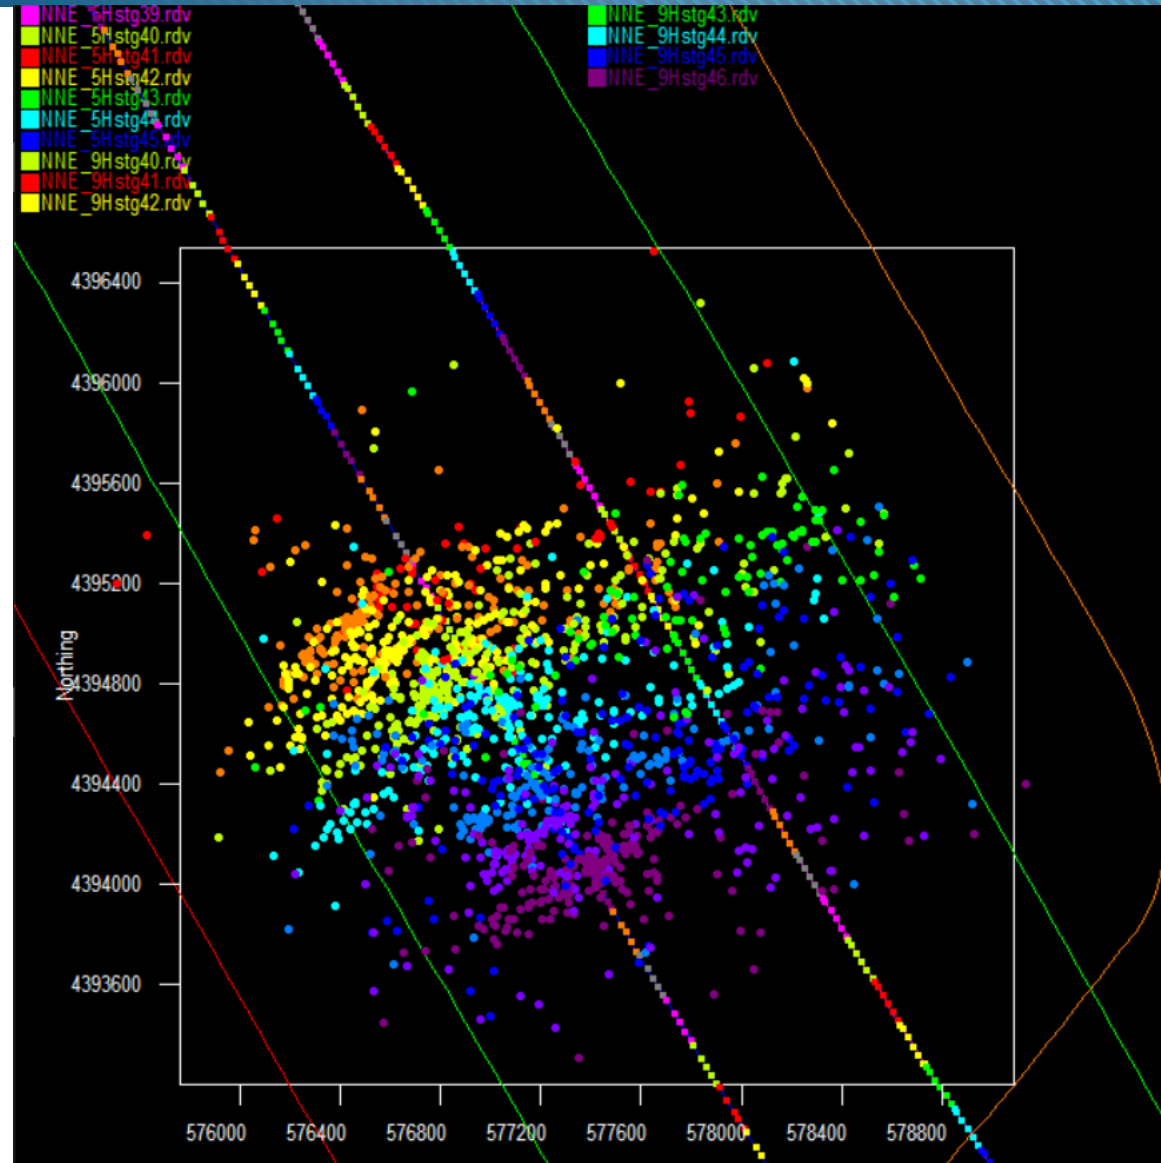

**Northeast Natural Energy
Bogges 5H Stages 39-52 and
Bogges 9H Stages 40-53
Hypocenters**

Aug 27, 2019

sense the difference

Bogges 5H Stages 39-52 frac hypocenters map view

Bogges 9H Stages 40-53 frac hypocenters map view

Bogges 5H and 9H frac Stages 39-46 hypocenters, colored by time

Bogges 5H and 9H frac Stages 46-53 hypocenters, colored by time