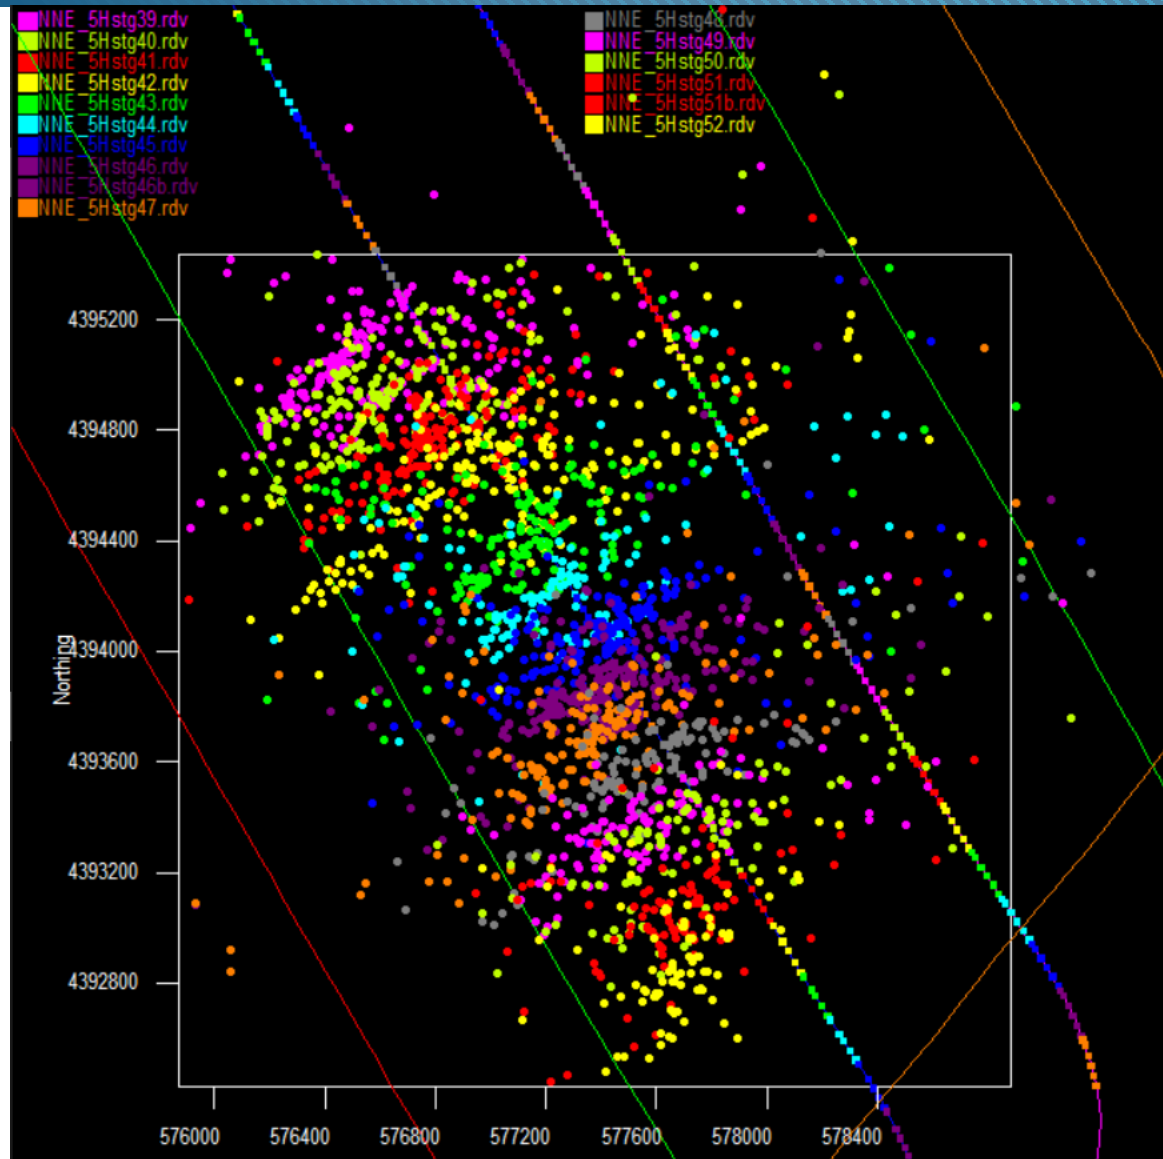

**Northeast Natural Energy
Bogges 5H Stages 39-52 and
Bogges 9H Stages 40-53
Hypocenters**

Aug 27, 2019

sense the difference

Bogges 5H Stages 39-52 frac hypocenters map view

Bogges 9H Stages 40-53 frac hypocenters map view

Bogges 5H and 9H frac Stages 39-46 hypocenters, colored by time

Bogges 5H and 9H frac Stages 46-53 hypocenters, colored by time