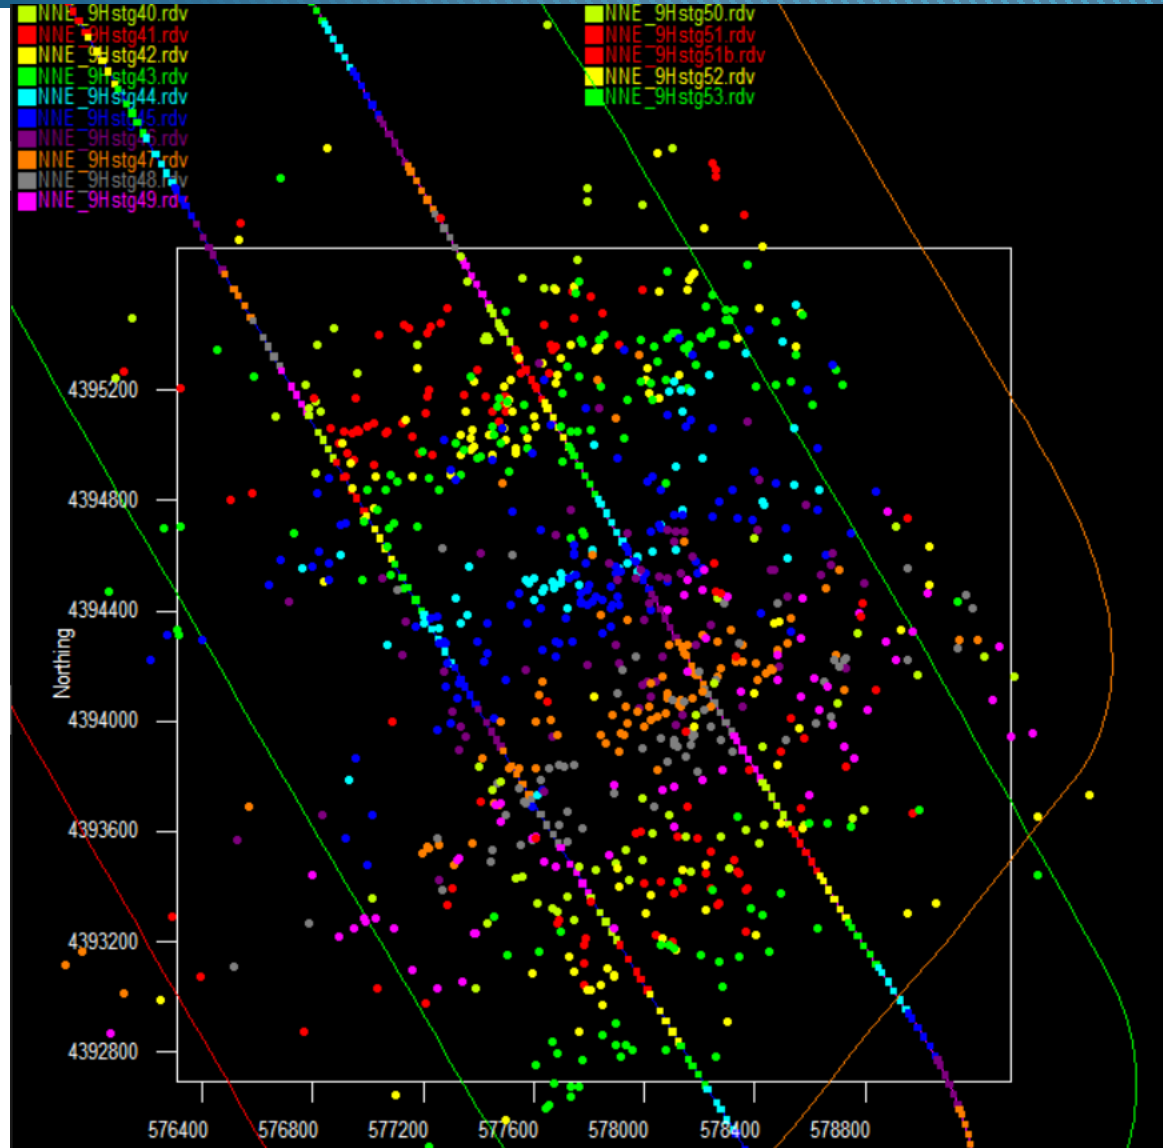

**Northeast Natural Energy
Bogges 5H Stages 39-52 and
Bogges 9H Stages 40-53
Hypocenters**

Aug 27, 2019

sense the difference

Bogges 5H Stages 39-52 frac hypocenters map view

Bogges 9H Stages 40-53 frac hypocenters map view

Bogges 5H and 9H frac Stages 39-46 hypocenters, colored by time

Bogges 5H and 9H frac Stages 46-53 hypocenters, colored by time