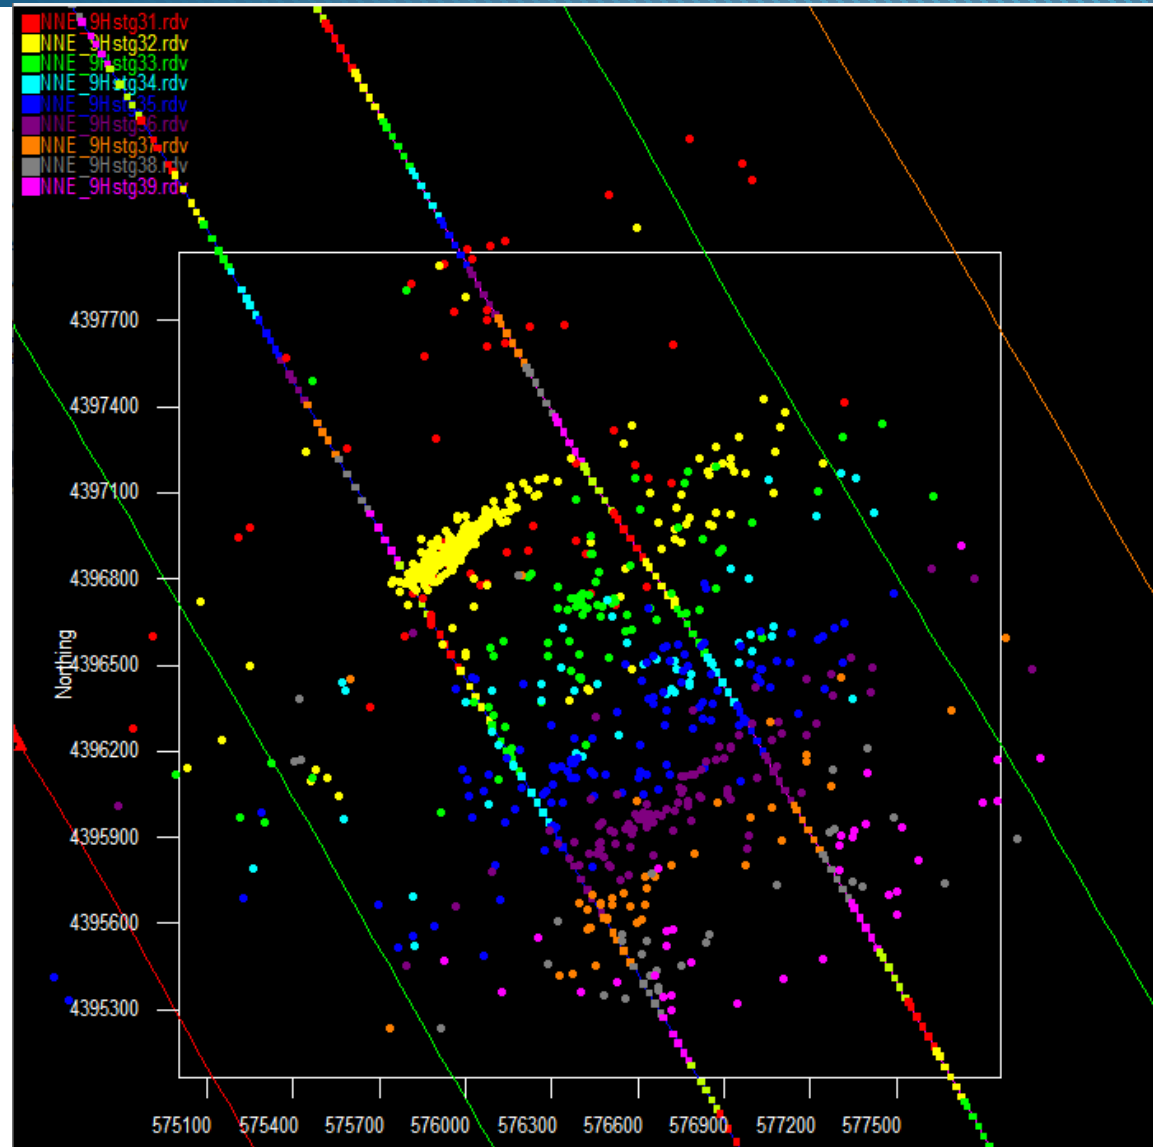

**Northeast Natural Energy
Bogges 5H Stages 28-38 and
Bogges 9H Stages 31-39
Hypocenters**

Aug 22, 2019

sense the difference

Bogges 5H Stages 28-38 frac hypocenters map view

Bogges 9H Stages 31-39 frac hypocenters map view

Bogges 5H and 9H frac hypocenters, colored by time