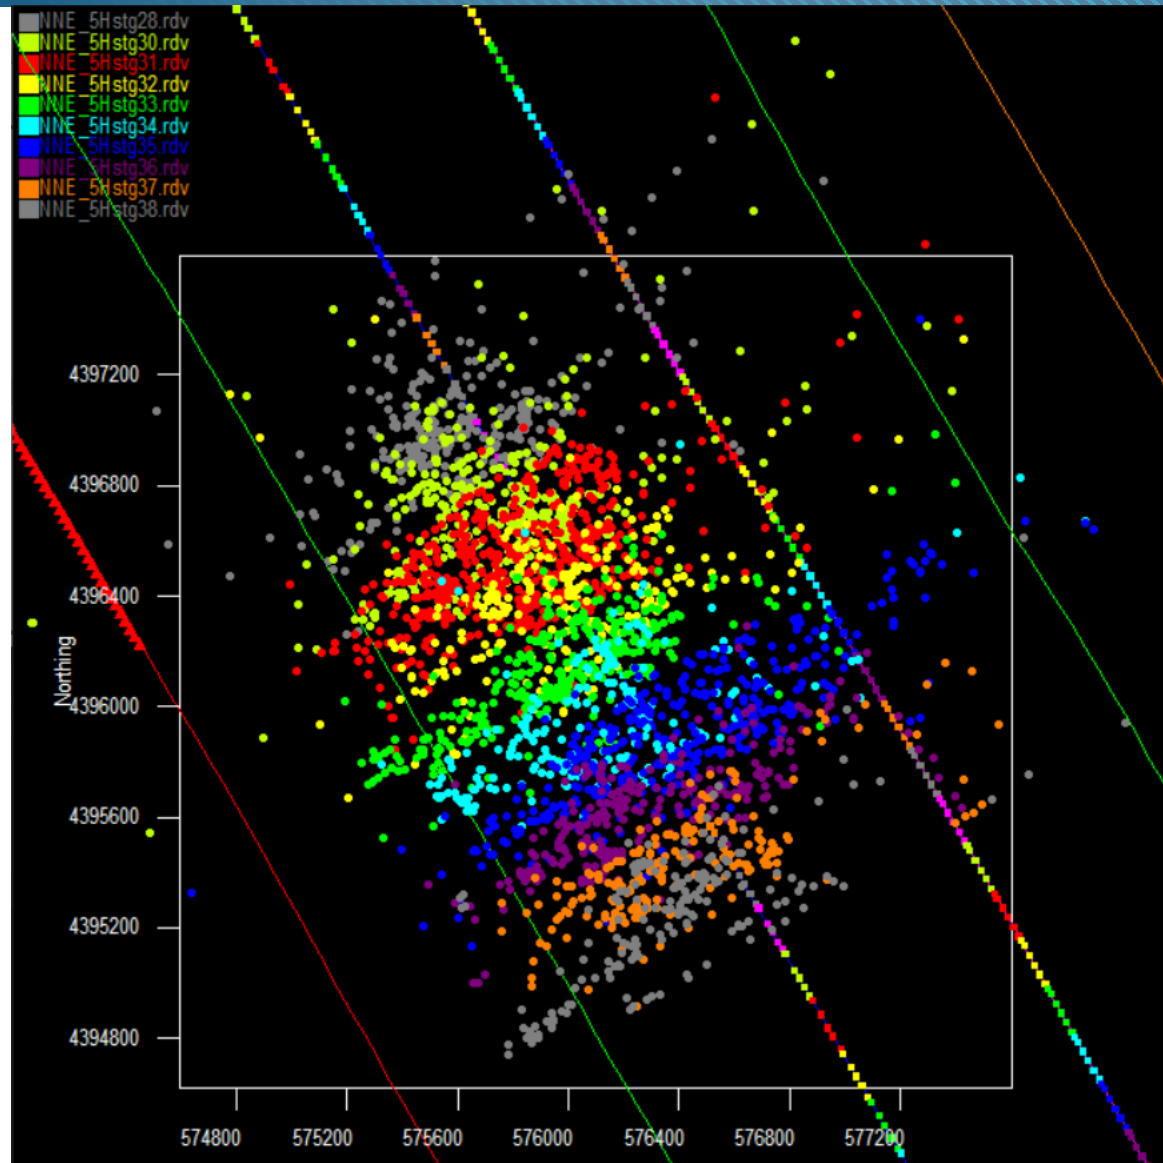

**Northeast Natural Energy
Bogges 5H Stages 28-38 and
Bogges 9H Stages 31-39
Hypocenters**

Aug 22, 2019

sense the difference

Bogges 5H Stages 28-38 frac hypocenters map view

Bogges 9H Stages 31-39 frac hypocenters map view

Bogges 5H and 9H frac hypocenters, colored by time