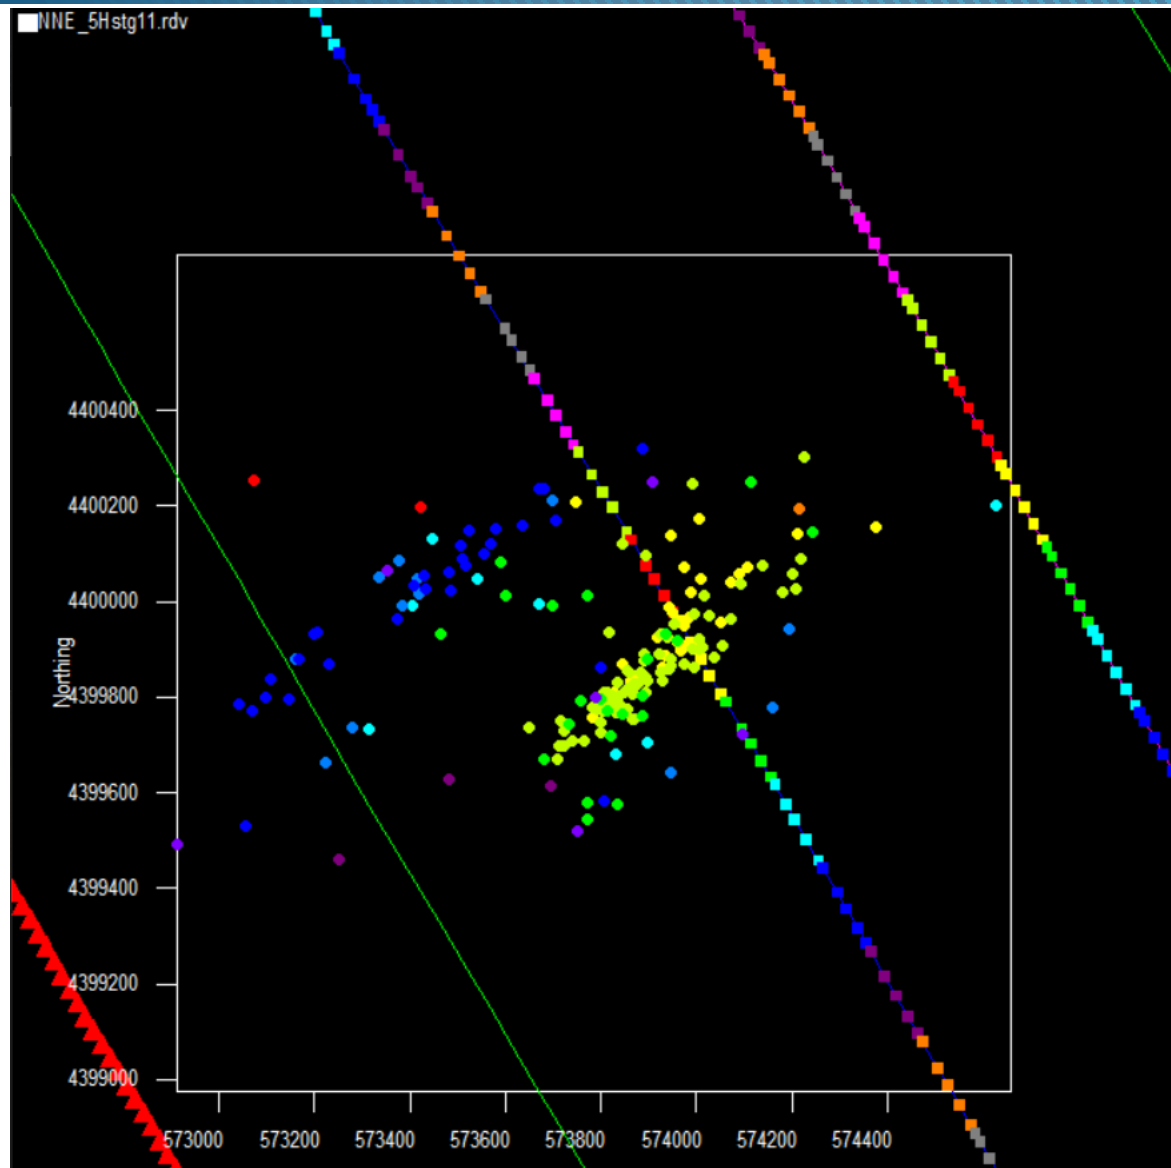

**Northeast Natural Energy  
Bogges 5H Stages 13-19 and  
Bogges 9H Stages 18-21  
Hypocenters**

**Aug 15, 2019**

sense the difference

# Bogges 5H Stages 13-19 frac hypocenters map view

# Bogges 5H Stage 11 frac hypocenters, colored by time

# Bogges 5H Stage 12 frac hypocenters, colored by time