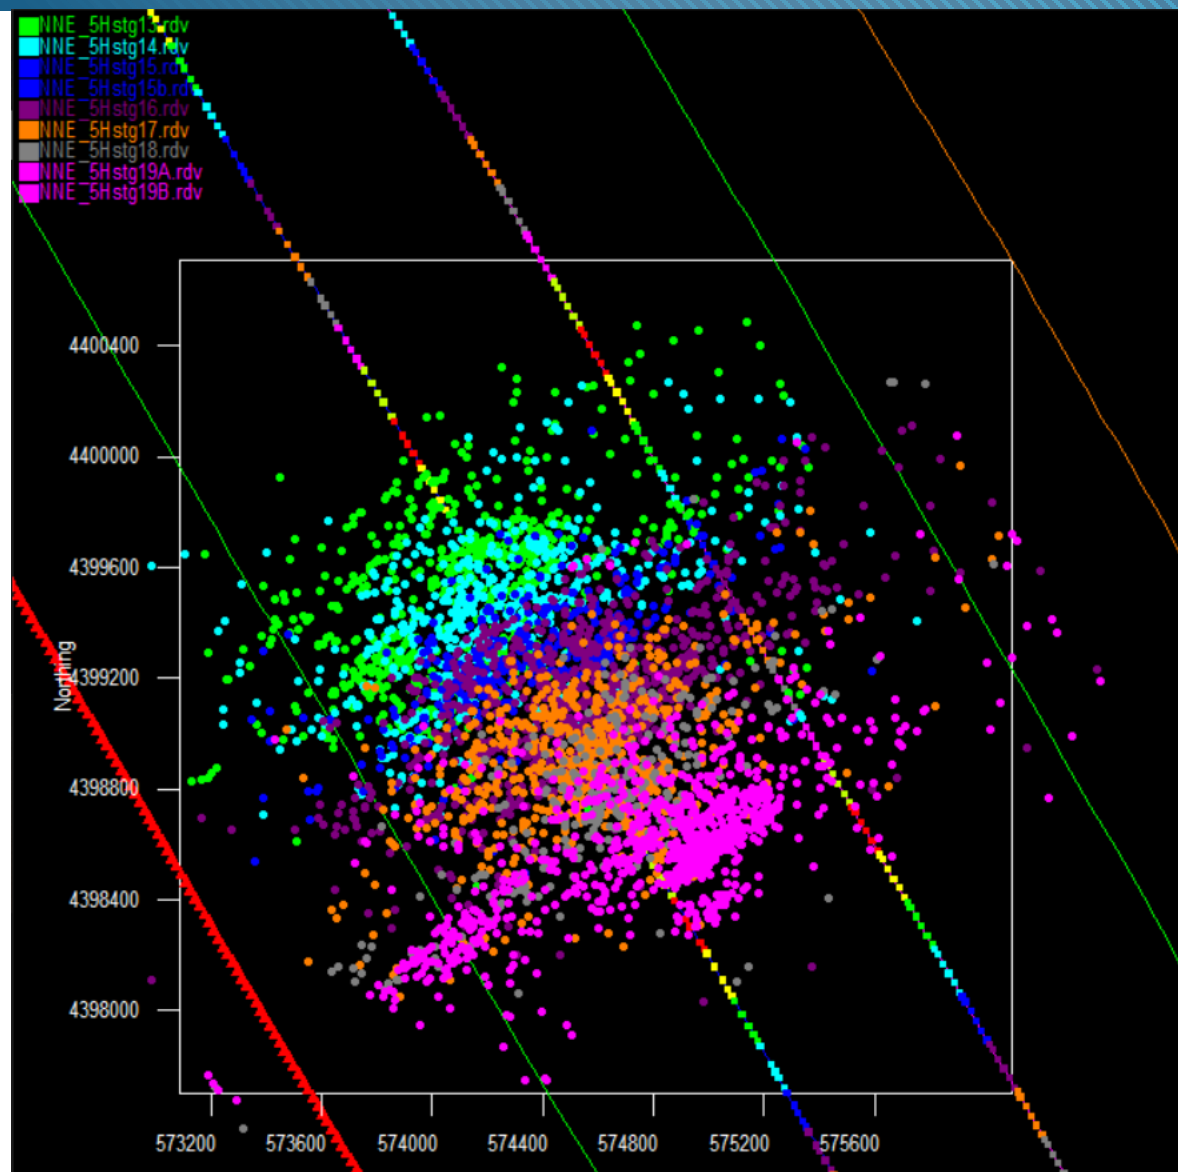

**Northeast Natural Energy  
Bogges 5H Stages 13-19 and  
Bogges 9H Stages 18-21  
Hypocenters**

**Aug 15, 2019**

sense the difference

# Bogges 5H Stages 13-19 frac hypocenters map view

# Bogges 5H Stage 11 frac hypocenters, colored by time

# Bogges 5H Stage 12 frac hypocenters, colored by time