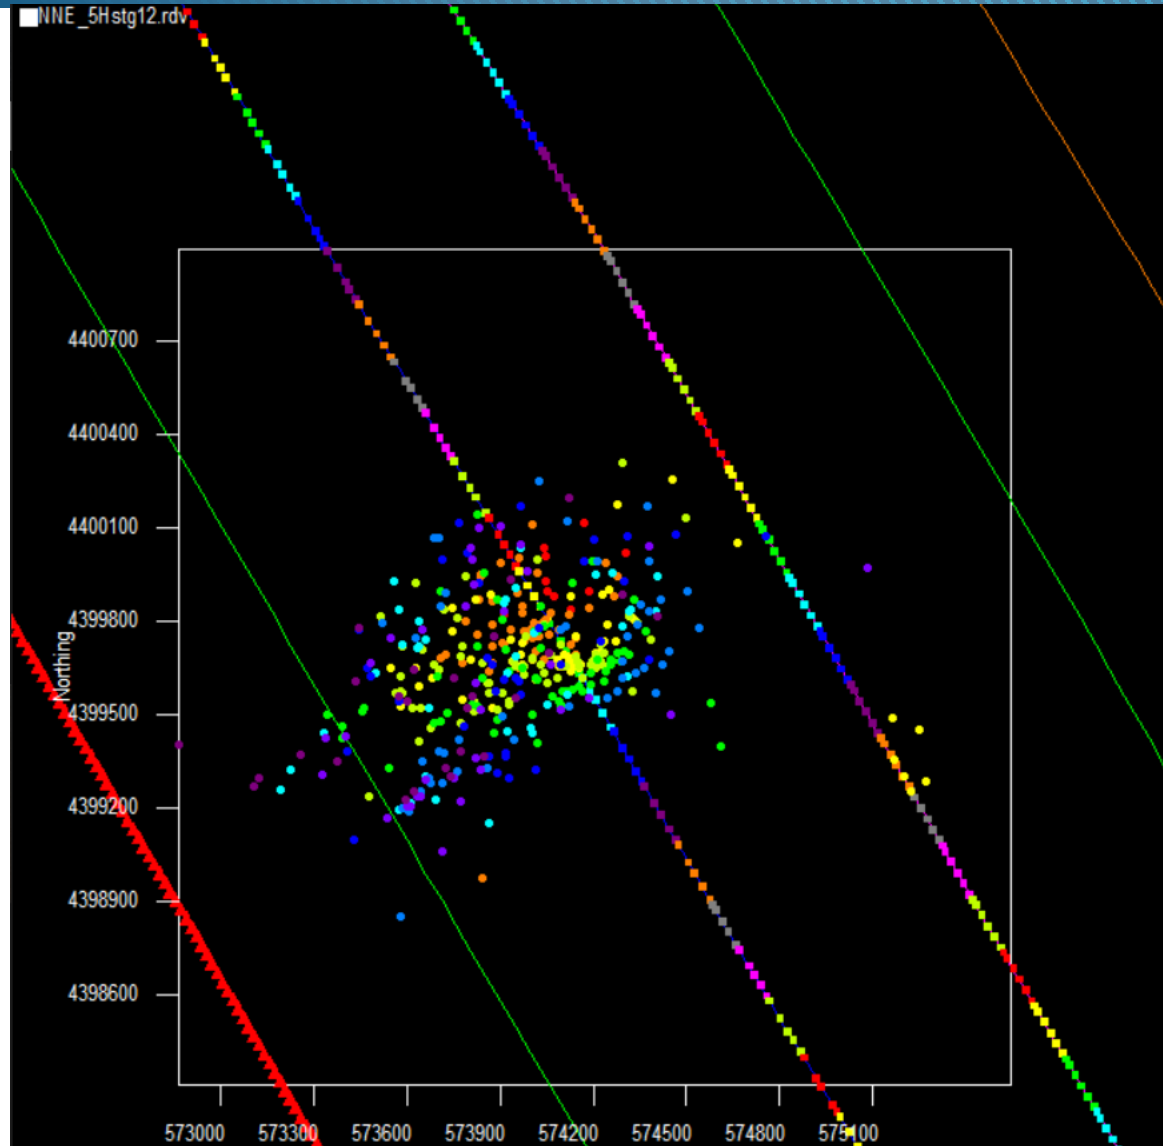

Bogges 5H Stage 12 frac hypocenters, colored by time