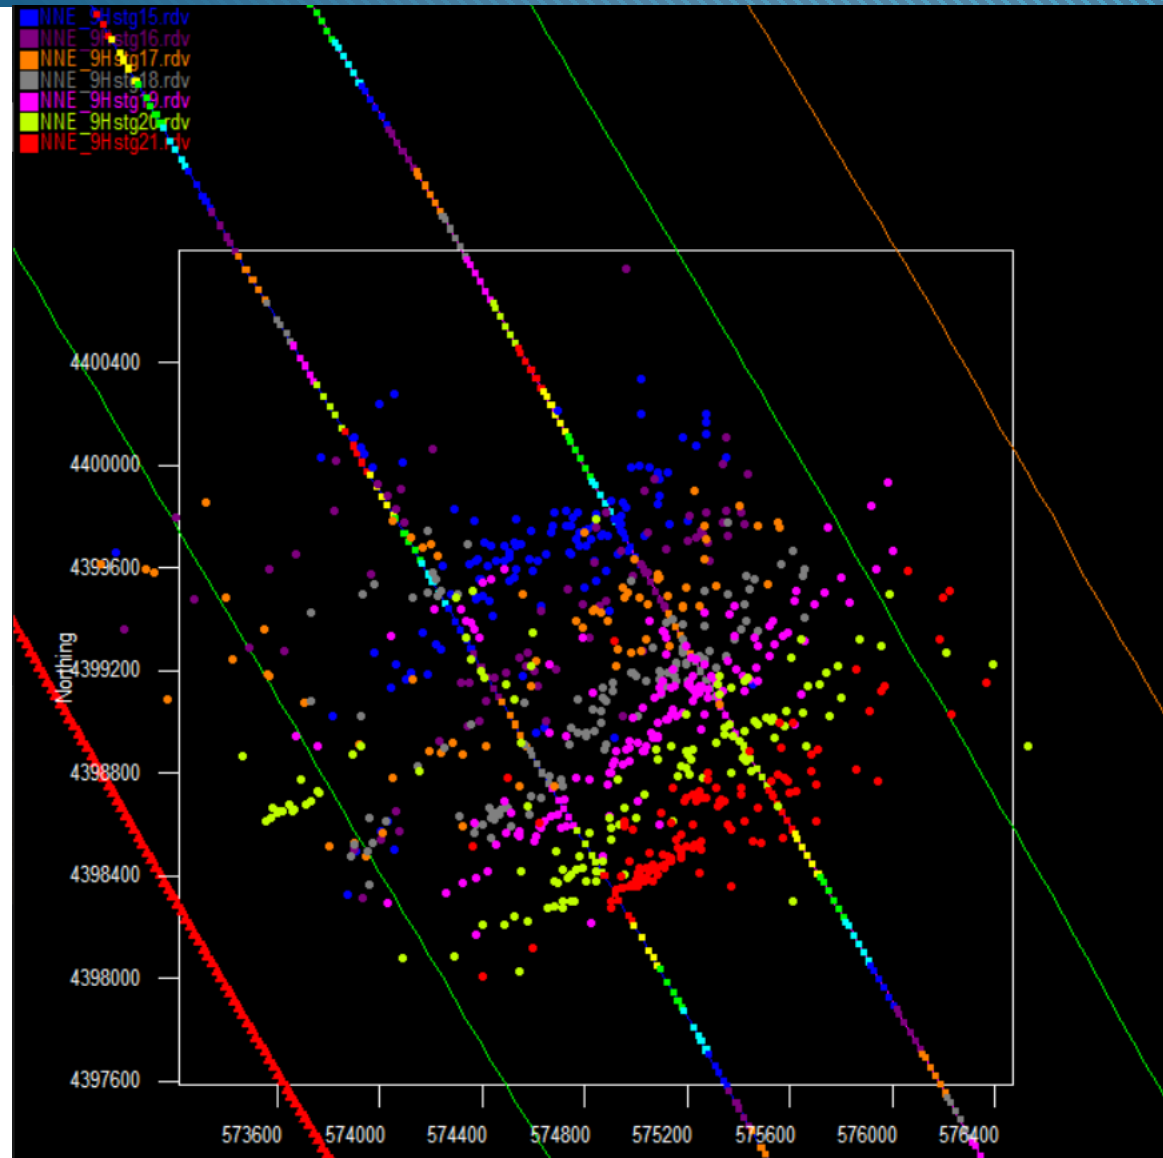

**Northeast Natural Energy  
Bogges 5H Stages 13-19 and  
Bogges 9H Stages 18-21  
Hypocenters**

**Aug 15, 2019**

sense the difference

# Bogges 5H Stages 13-19 frac hypocenters map view

# Bogges 5H Stage 11 frac hypocenters, colored by time

# Bogges 5H Stage 12 frac hypocenters, colored by time