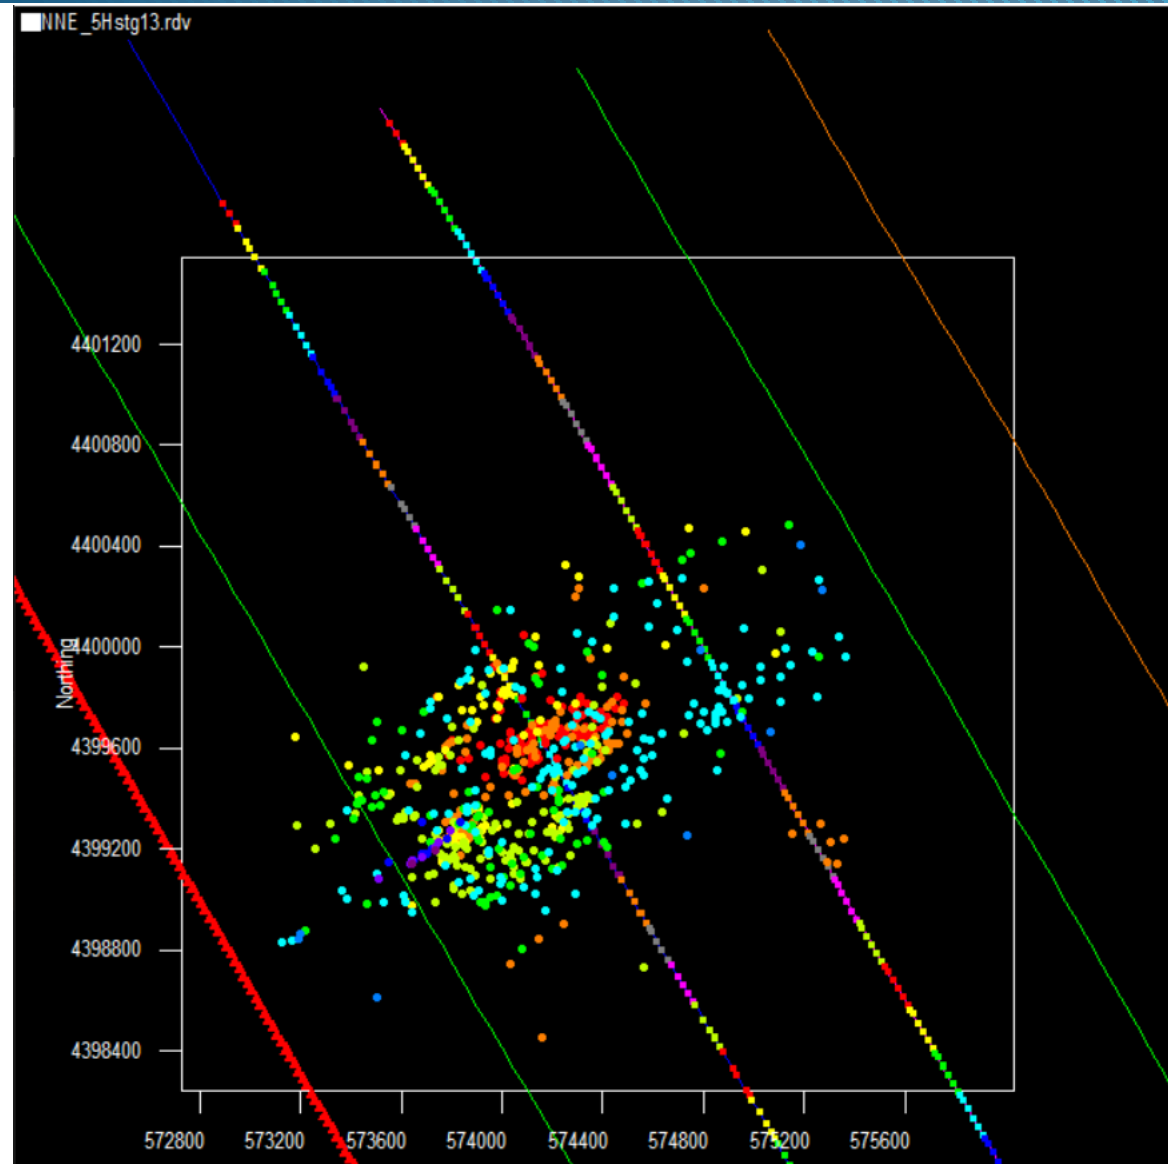

Bogges 5H Stage 13 frac hypocenters, colored by time